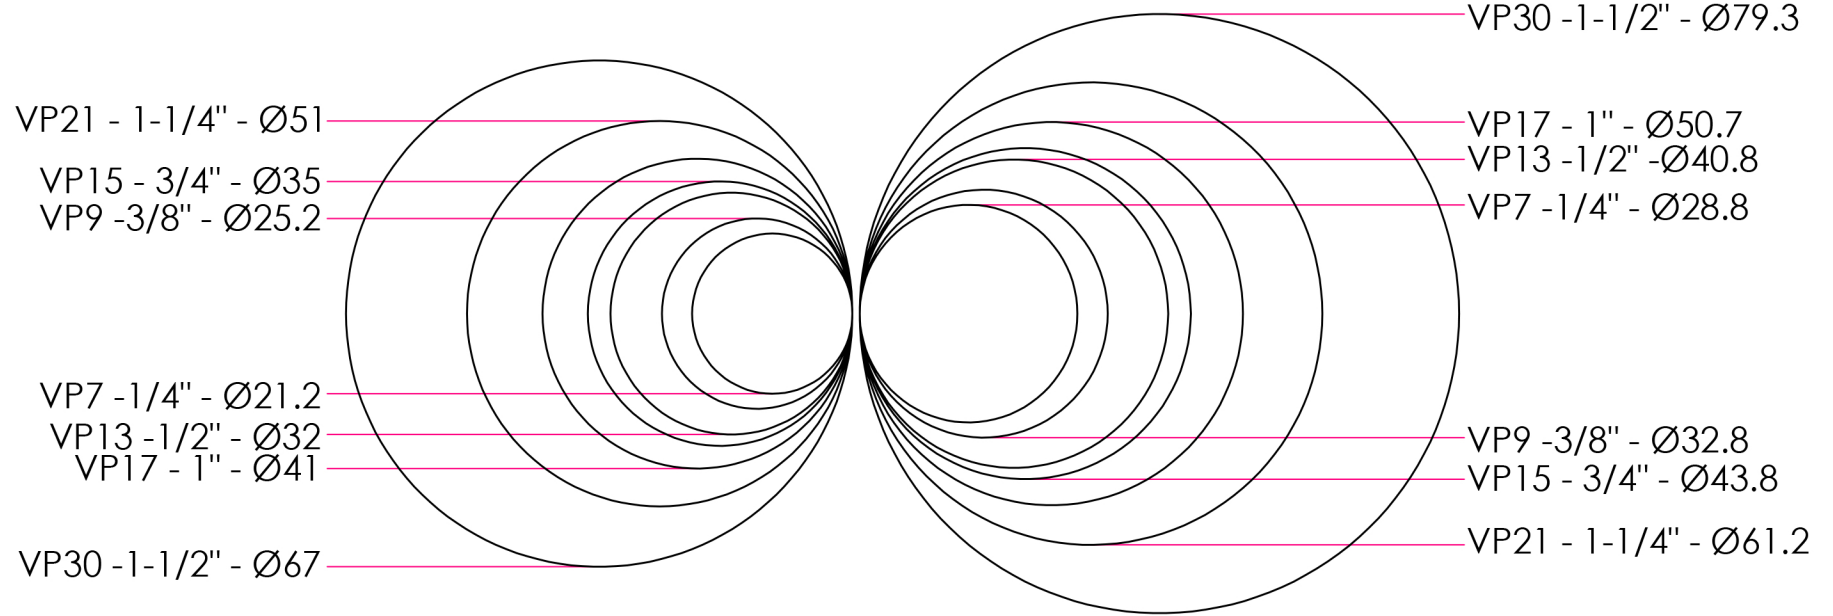

VP SERIES

COUPLER

OUTER DIAMETER OF FEMALE

NIPPLE

INTERFACE OUTER DIAMETER OF MALE

COUPLER

PROFILE OF FEMALE COUPLER