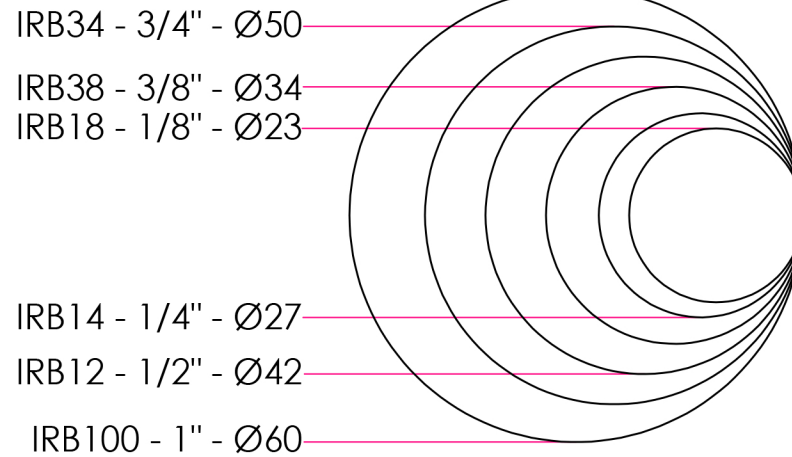

ISO B SERIES

COUPLER

OUTER DIAMETER OF FEMALE SLEEVE

NIPPLE

PROFILE OF MALE COUPLER