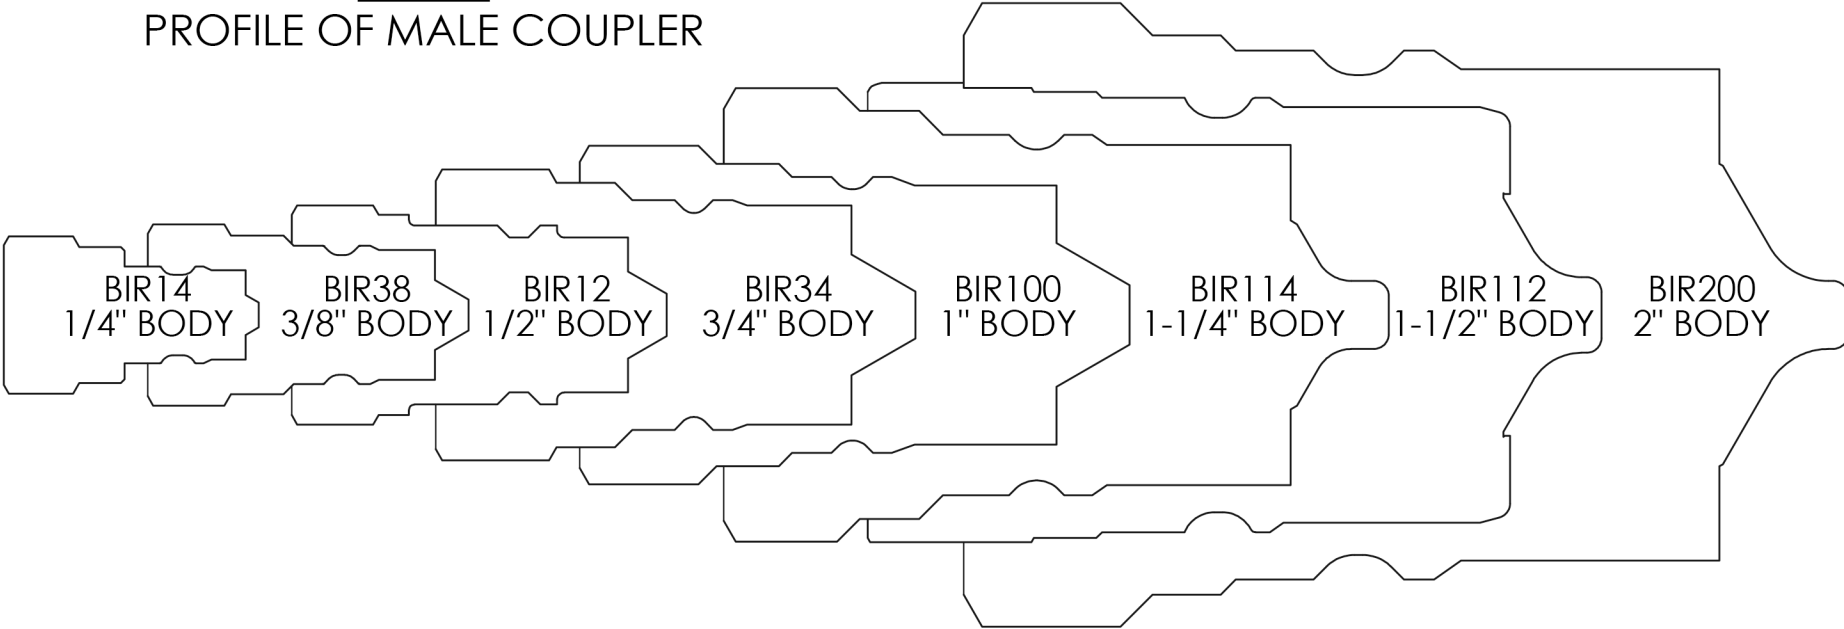

ISO A SERIES

COUPLER

VIEWED FROM PORT END OF FEMALE COUPLER

BIR200 -2" - Ø100

BIR114 -1-1/4" - Ø65

BIR34 -3/4" - Ø48

BIR38 -3/8" - Ø31

BIR14 -1/4" - Ø26

BIR12 -1/2" - Ø38

BIR100 -1" - Ø54

BIR112 -1-1/2" - Ø80

NIPPLE

PROFILE OF MALE COUPLER

BIR14
1/4" BODY

BIR38
3/8" BODY

BIR12
1/2" BODY

BIR34
3/4" BODY

BIR100
1" BODY

BIR114
1-1/4" BODY

BIR112
1-1/2" BODY

BIR200
2" BODY