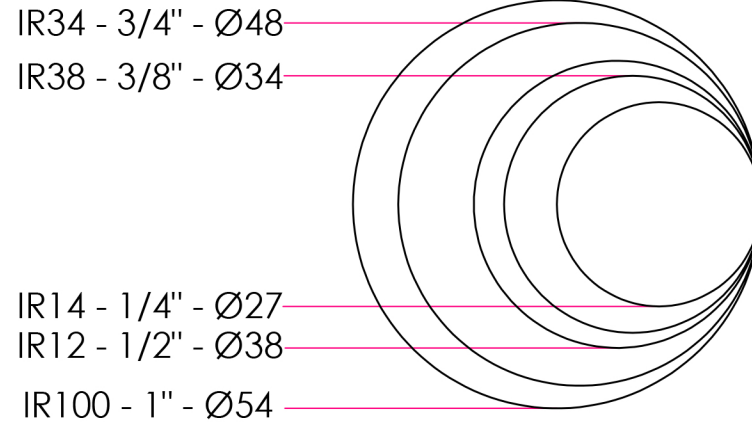

AG SERIES

COUPLER

OUTER DIAMETER OF FEMALE SLEEVE

NIPPLE

PROFILE OF MALE COUPLER