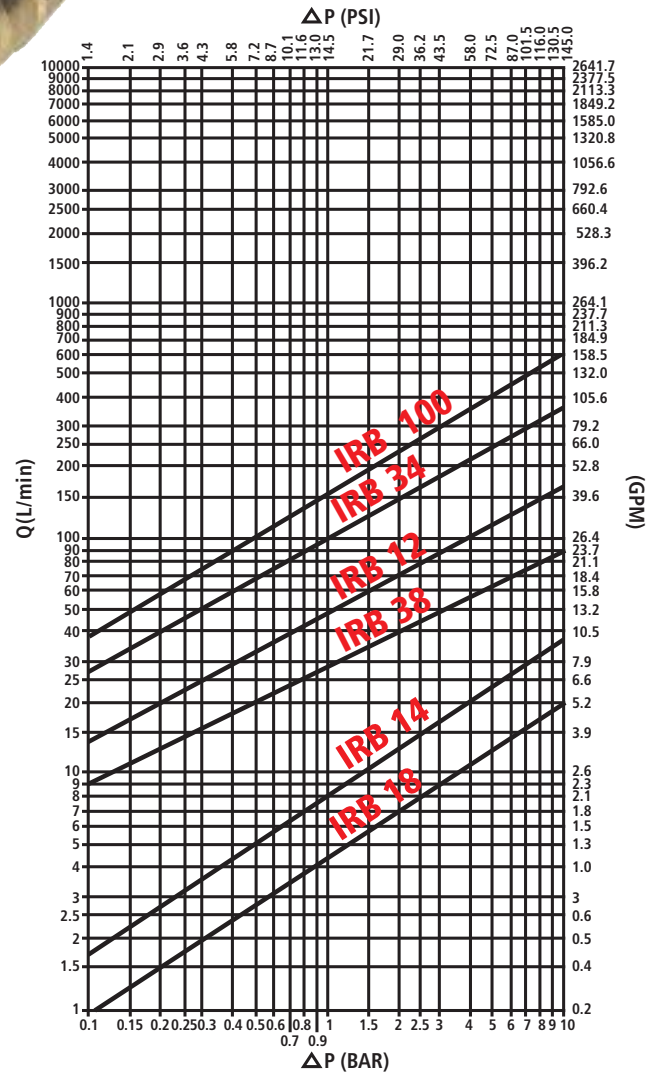

ISO-B Interchange

Technical Characteristics & Options

- NPT standard threads
- Anti extrusion rings are in pure Teflon (PTFE)
- Springs in AISI 302 stainless steel
- On request BSP threads and various seals.

Body Size	ISO Size	MAX OPERATING PRESSURE COUPLED IRB		MAX OPERATING PRESSURE COUPLED IRBO		MAX OPERATING PRESSURE COUPLED IRBX	
		bar	PSI	bar	PSI	bar	PSI
1/8	5.0	350	5076	200	2900	250	3625
1/4	6.3	350	5076	200	2900	250	3625
3/8	10.0	300	4351	160	2320	200	2900
1/2	12.5	280	4061	160	2320	200	2900
3/4	20.0	230	3335	125	1812	160	2320
1	25.0	150	2175	100	1450	125	1812

Series: IRB, IRBO, IRBX Interchange: ISO B

The series "IRB" quick couplings, are interchangeable to ISO 7241-1 series "B". The series "IRB" most important characteristics are compactness, and highest quality raw material used to manufacture.

Interchange: Parker 60, Aeroquip FD45, Faster HNV

- IRB – Carbon Steel Material w/ Nitrile Seals
- IRBO – Brass material w/ Viton Seals
- IRBX – 316 SS w/ Viton Seals

Stucchi